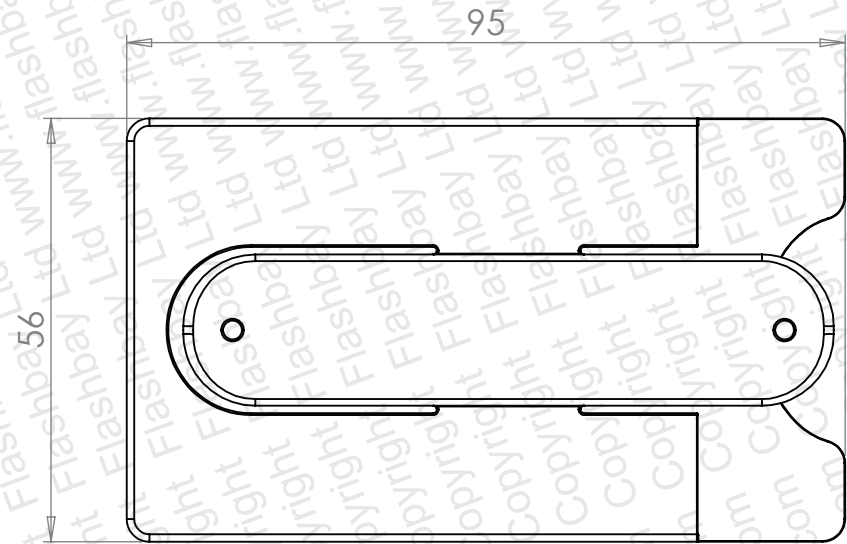

PRODUCT
PASS

CODE
PA

DIMENSIONS
mm

SCALE
1:1

3.20

6.20